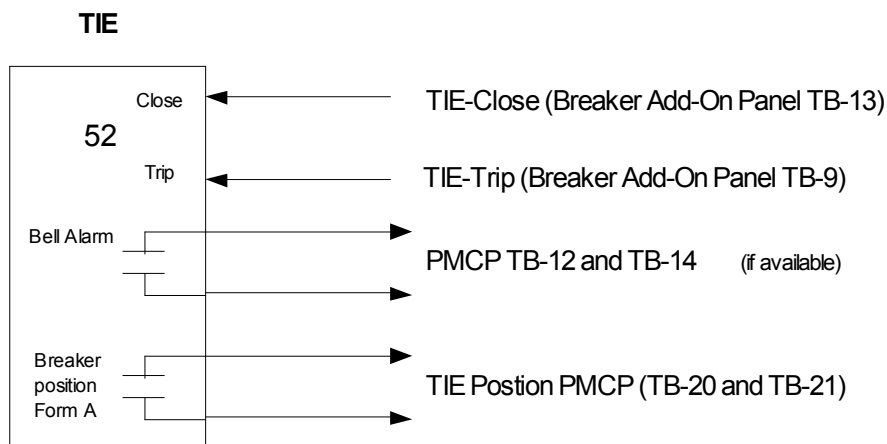

MTM Interface Connections

ETC, Inc.
December 2008

PMCP and Breaker Add-On Panel operating a Main-Tie-Main

PMCP Controller MTM TB Connections

MTM Breaker Interface

Breaker Position connections

Charging circuit connections for M1,M2 & TIE