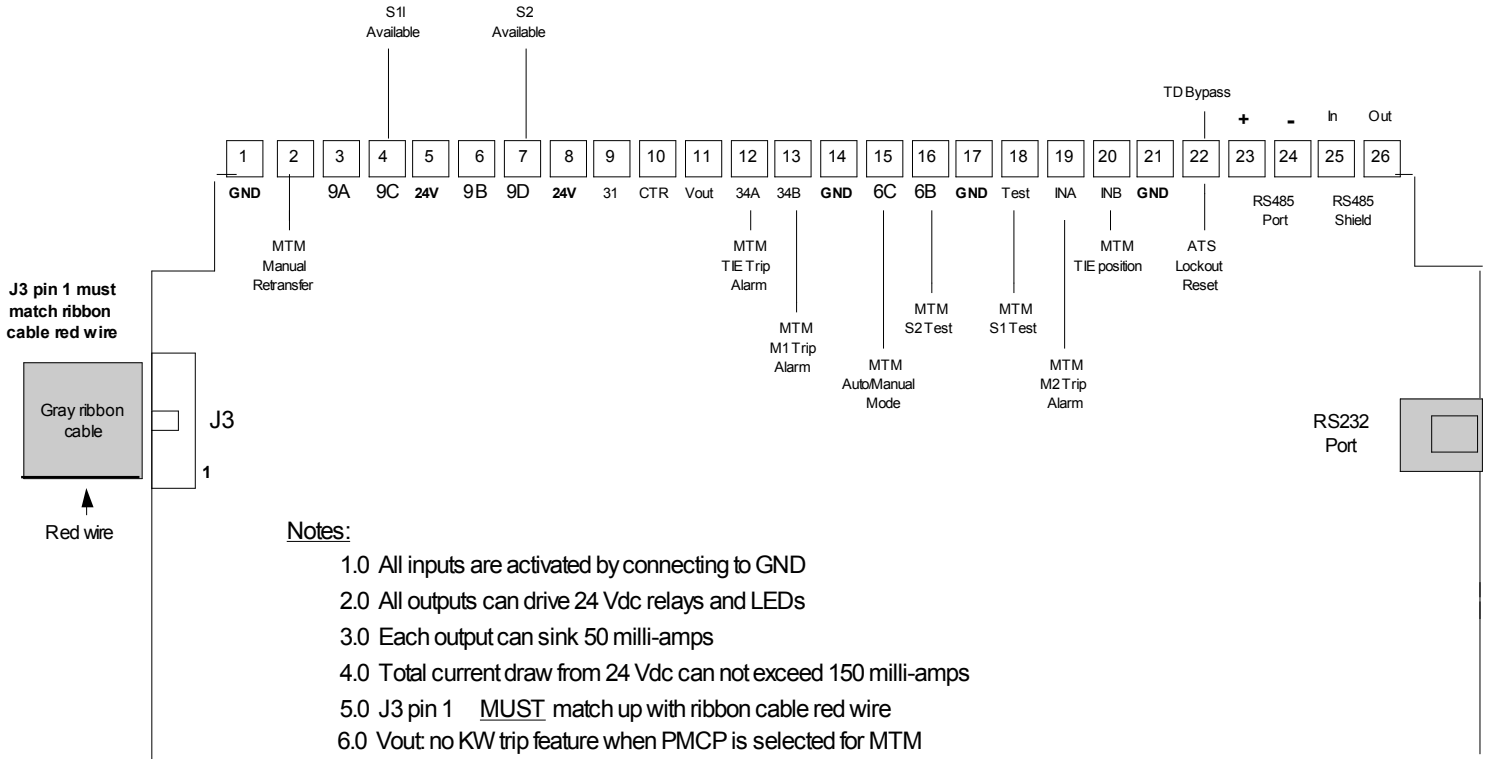

MTM Interface Connections

ETC, Inc.
December 2008

PMCP and Breaker Add-On Panel operating a Main-Tie-Main

PMCP Controller MTM TB Connections

MTM Breaker Interface

Breaker Position connections

Charging circuit connections for M1,M2 & TIE